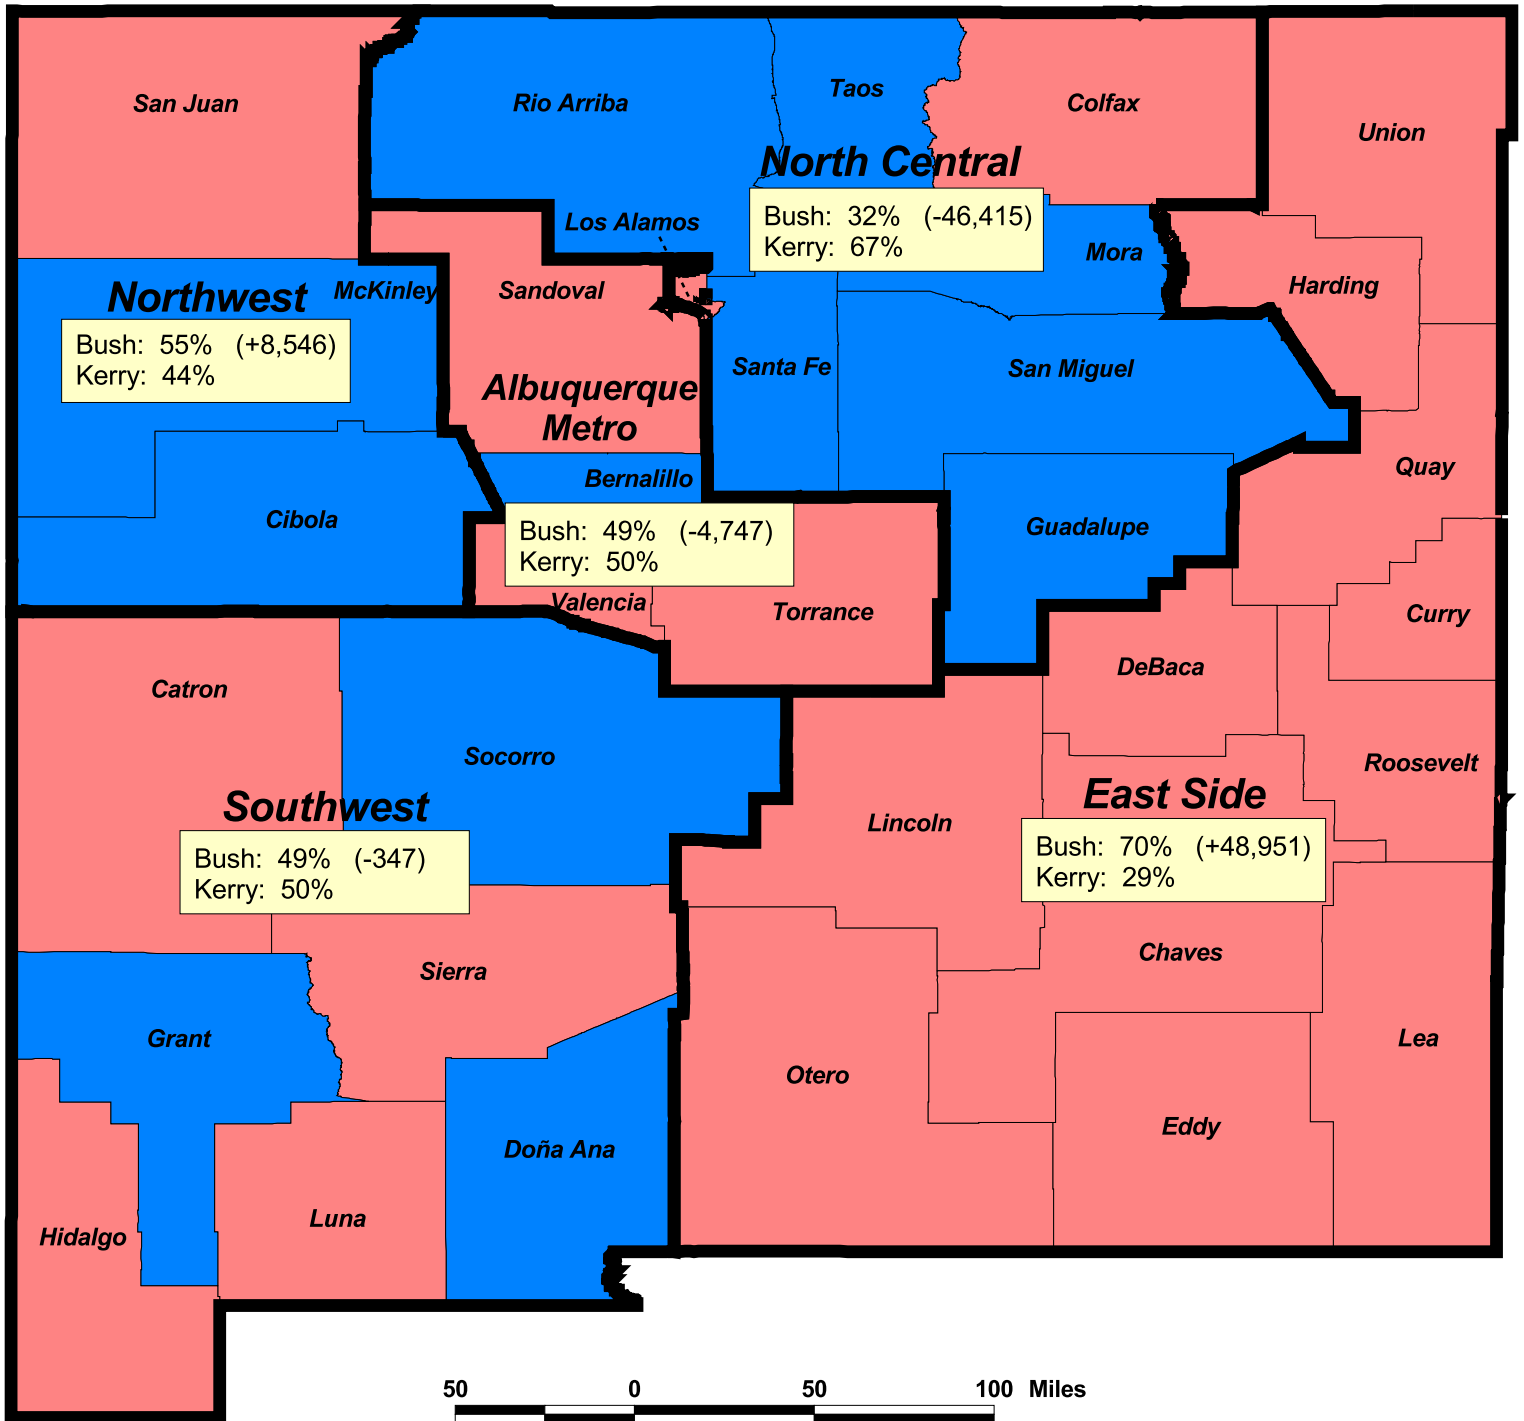

2004 Presidential Election New Mexico Official Results by Region

Legend

Regions

- Bush
- Kerry
- Counties

Research & Polling, Inc.